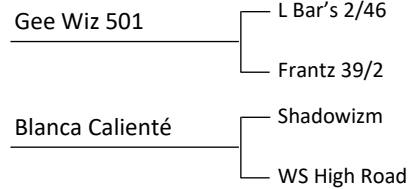

Breeding Information: Sells unexposed.

Comments: OCV. Here's a Shadowizm granddaughter (with the legendary Impressive on the top) for your consideration ... if she's like mother and grandmother, she'll mature to be a big cow with twisting horn.