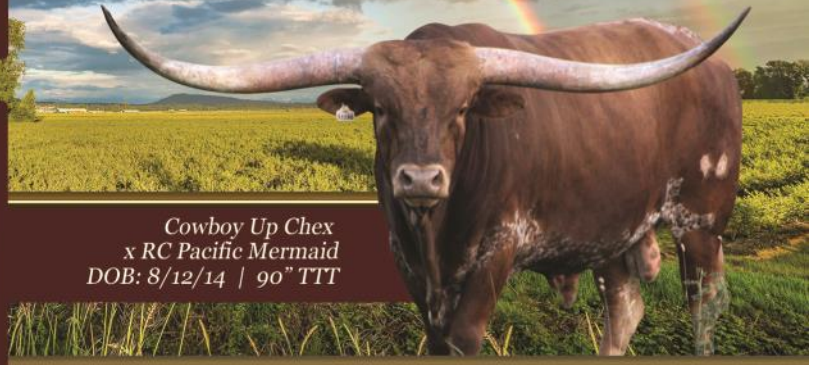

**CR
LONGHORNS**

PACIFIC COWBOY 40

Service Sire to Lot #34

*Cowboy Up Chex
x RC Pacific Mermaid
DOB: 8/12/14 | 90" TTT*

ALEXANDRA DEES

3122 Harper Westfall Rd., Harper OR 97906

atdees@aol.com | 541-358-8787

WWW.CRLONGHORNS.COM

7D XR1

DOB 3/4/16 Sire: Unbreakabull Chex Dam: 7D Heartbreaker
Horns: 78.5" at 3 with 5 inches broken off