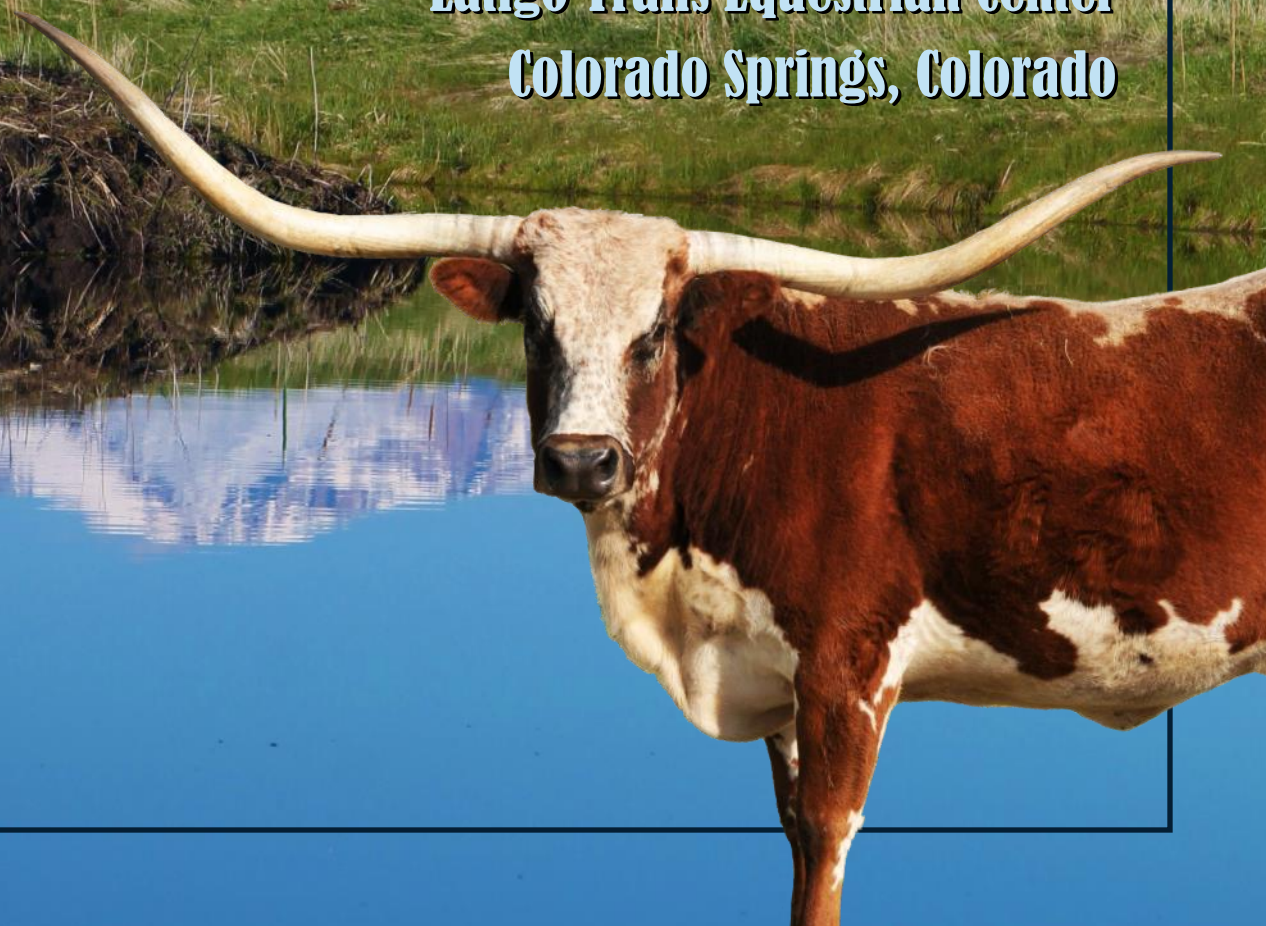

# 2019 Rocky Mountain *Select* Texas Longhorn Sale

August 9-10, 2019

Latigo Trails Equestrian Center

Colorado Springs, Colorado