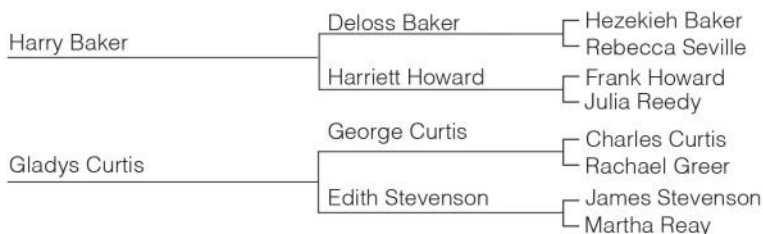

Curt Baker - Colorado Springs, CO • Bull

Comments: What an Agent! This insurance agency can help with any program. Farm, Ranch, Livestock-Equine, Home, Auto, Business, Workers Comp and Life. Give him a chance on your insurance, he will not disappoint.

BAKER INSURANCE GROUP
5555 ERINDALE DR., STE. 205
COLORADO SPRINGS, CO 80918
PH: 719-494-1330
curt@gowithbig.com

Curt Baker & Kathy Zilverberg
Agents