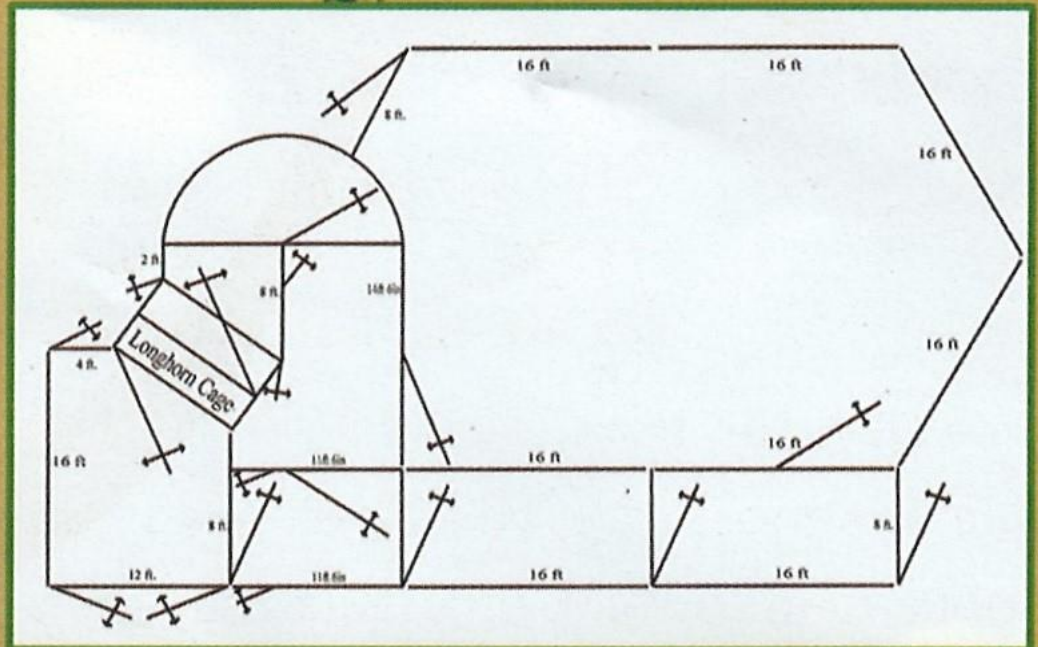

P&C Cattle Pens

**HAYRINGS,
CHUTES AND
CATTLE PENS
DESIGNED FOR
HANDLING YOUR
LONGHORNS!**

**SEE NEW VIDEOS
ON OUR WEBSITE**

Check out the NEW Lubjosky Mighty Plus!