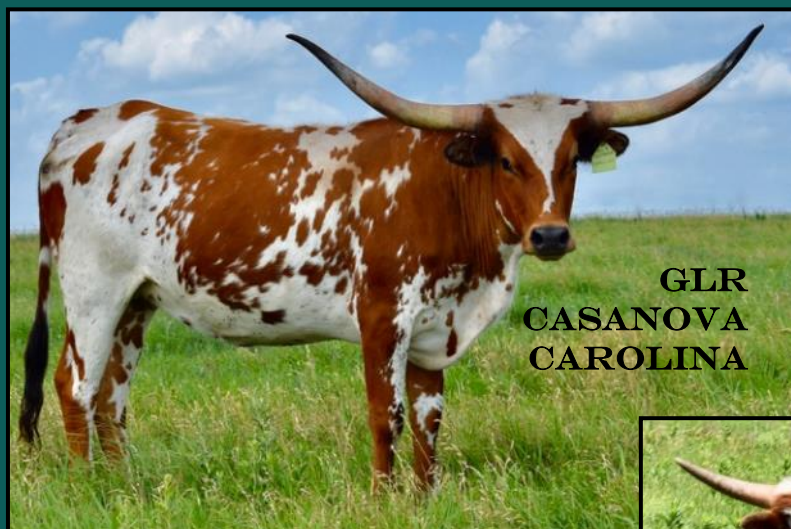

## **LOT 85: GLR CASANOVA CAROLINA**

*DOB: 6/4/16*

CV Cowboy Casanova x TS Cadillac Kelly

Carolina has 11 ancestors over 80" tip-to-tip; sells exposed to **TCC Shootin In Dark** (82" ttt)