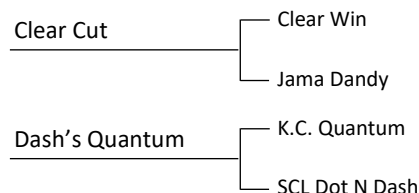

Dash's Dandy CRL

Shawn and Sylvia Cronquist • Smithfield, Utah
Heifer PH #4/7 TLBAA #C1316899 DOB 5/9/17

Breeding Information: Exposed to Stone Cold CRL from 10/29/18 to sale date

Comments: OCV. A stunning, large-bodied heifer that will add size to a program. She's bred from Clear Cut (1,800 lbs.), a Clear win son and Jamakizm grandson. Her dam is a large brindles cow that throws amazing color and size. Take a look!