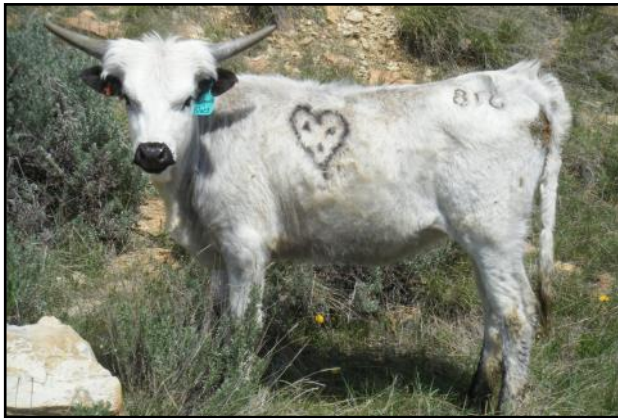

Buyer:

Price: